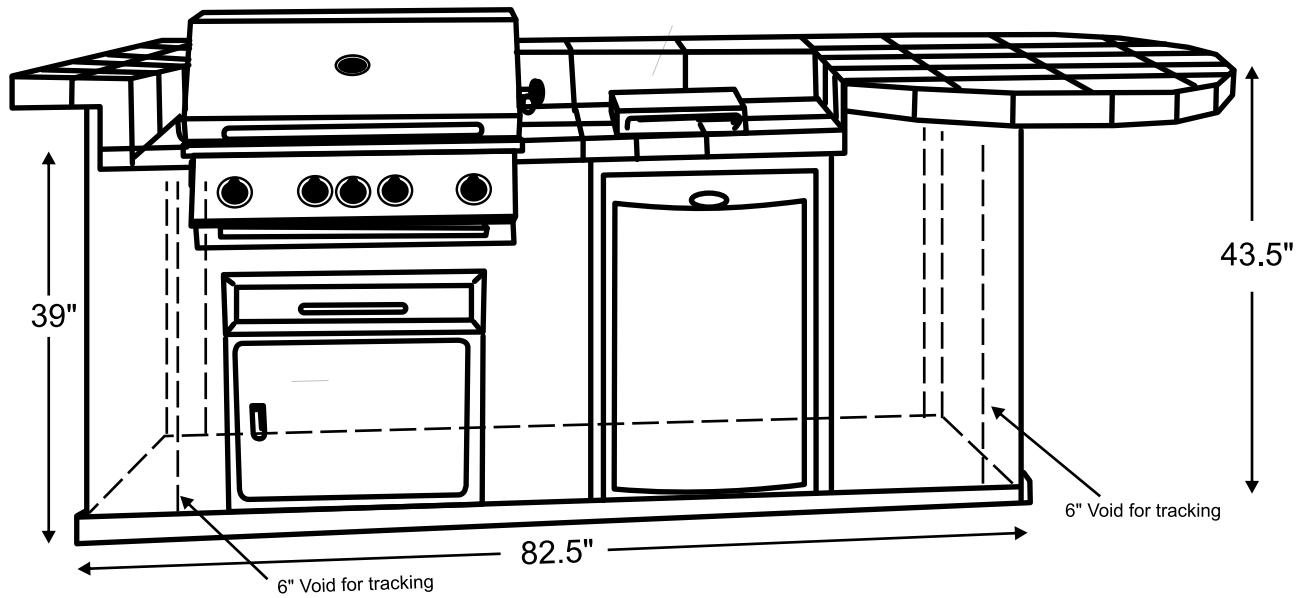

Product Spec Sheet

Drawing not to Scale

CHEF'S-Q

For Utility Stub-Up Locations See
Utility Stub-Up Drawing

Base Dimension = 27.5" x 82.5"