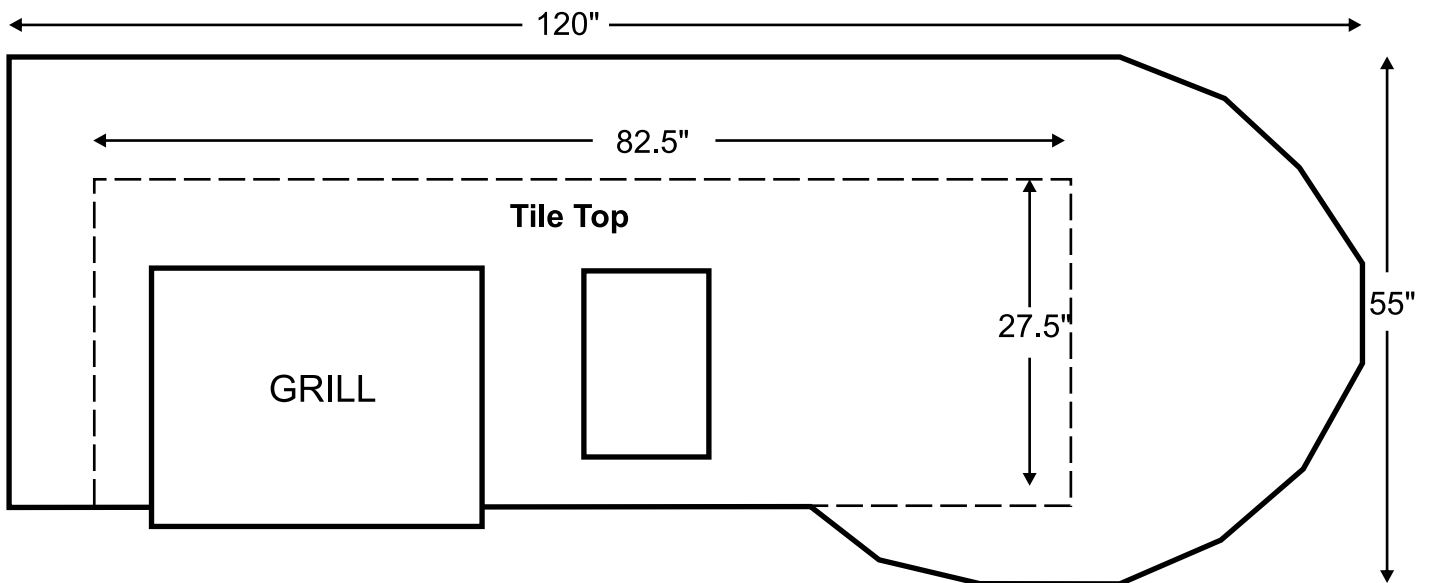

Product Spec Sheet

Drawing not to Scale

CHEF'S-Q

For Utility Stub-Up Locations See
Utility Stub-Up Drawing

Base Dimension = 27.5" x 82.5"